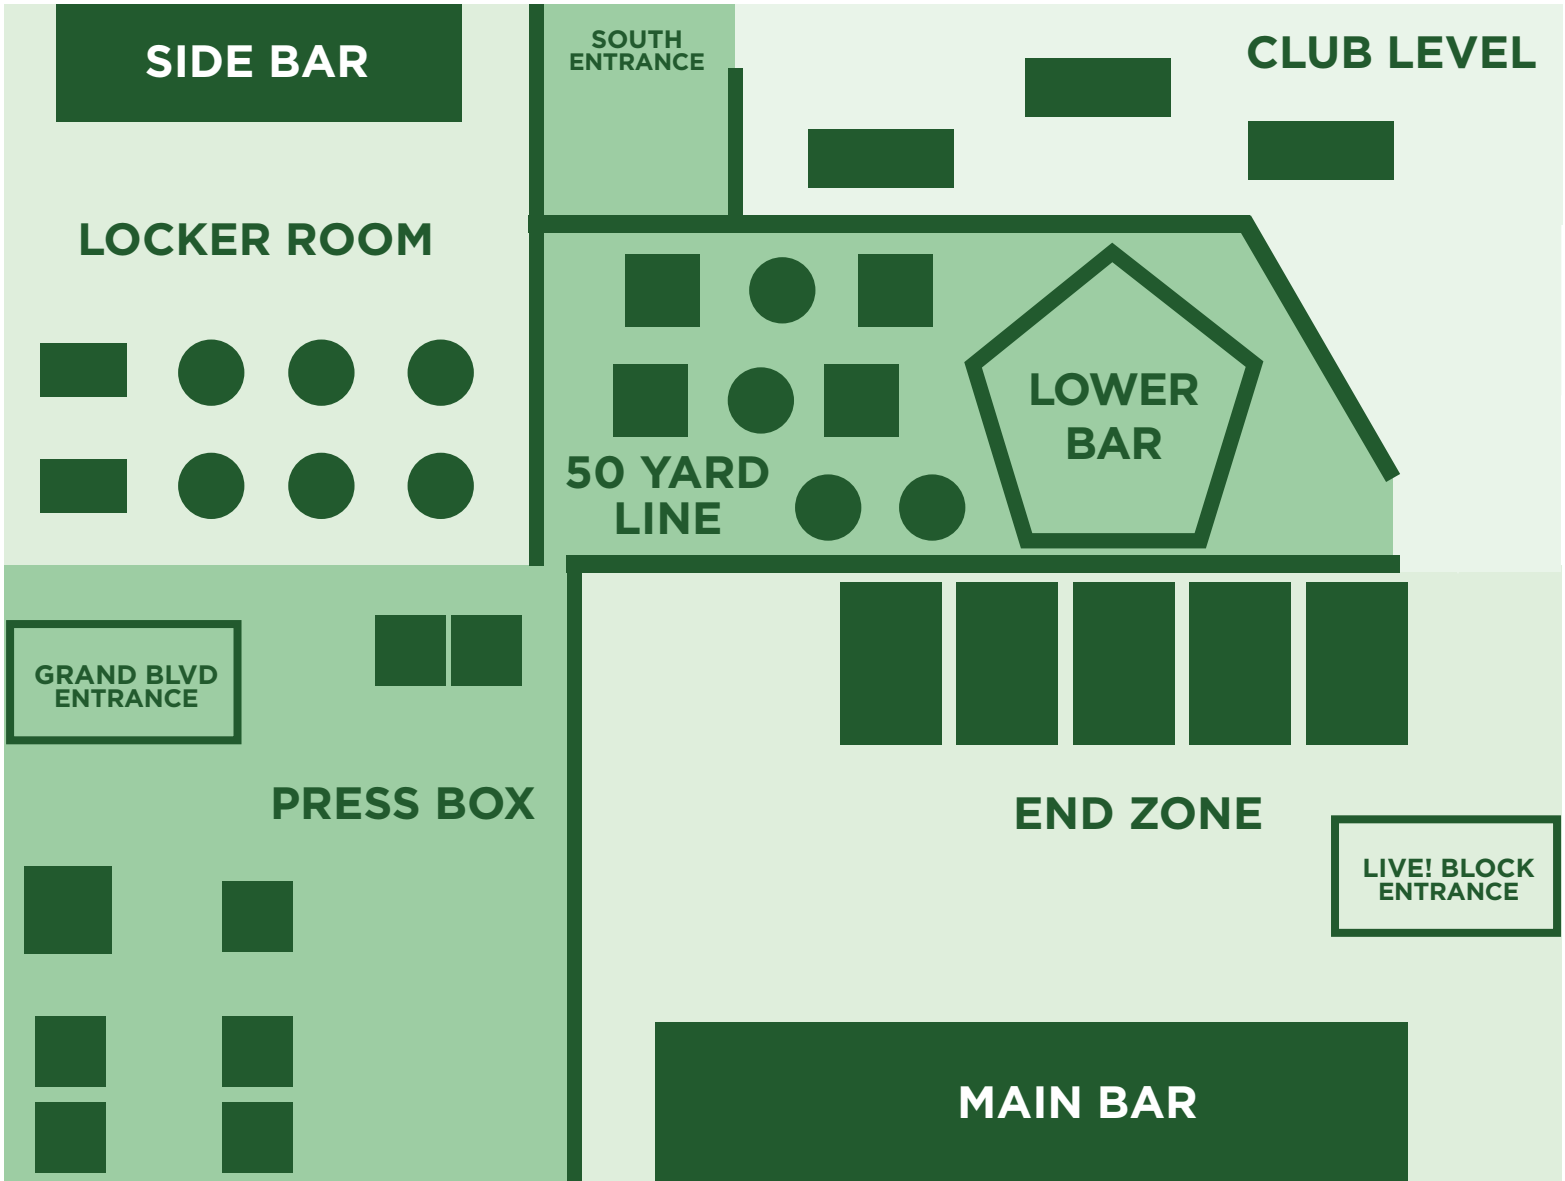

PRIVATE EVENTS FLOOR PLAN

For additional information, please contact

info@mcfaddenskc.com

1330 GRAND Blvd Kansas City, MO 64106 (816) 471-1330

mcfaddenskc.com    [mcfaddenskc](https://www.instagram.com/mcfaddenskc)